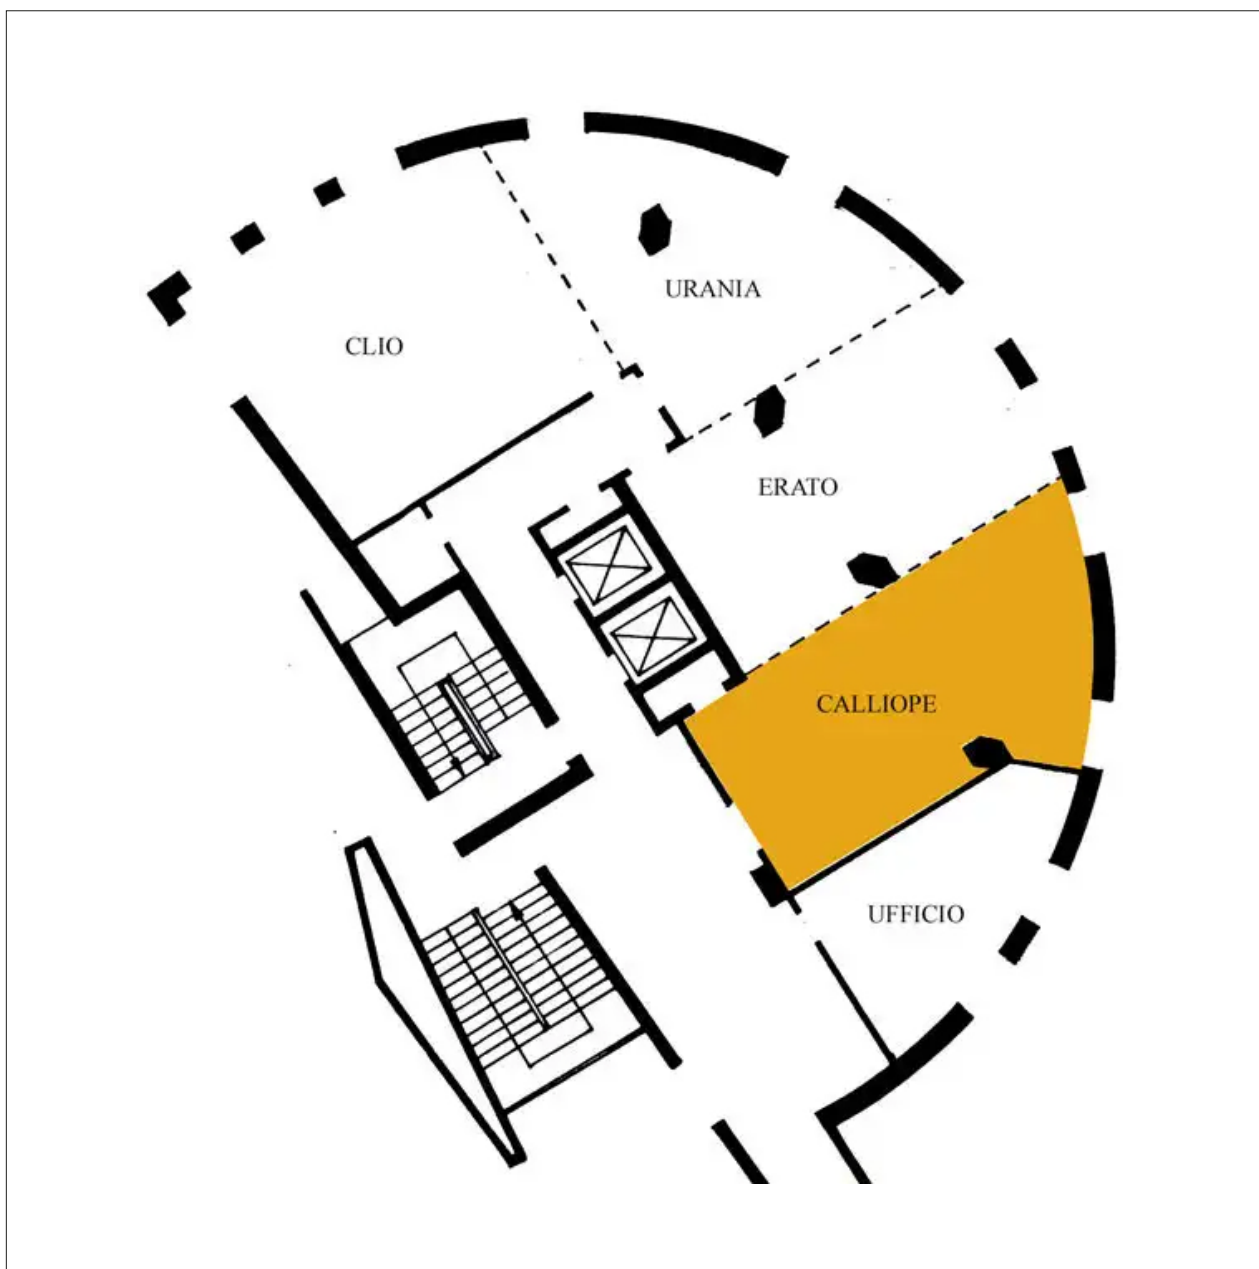

Sala Calliope

22

47.5 mq

PERUGIA
PARK HOTEL